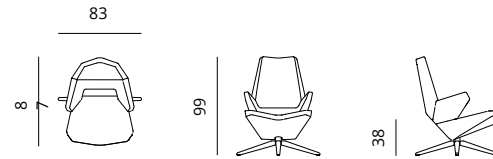

## Lounge chair

dimensions 83 × 90 × 113  
cm

## Lounge chair with wooden base

dimensions 83 × 90 × 113  
cm

## Armchair

dimensions 83 × 87 × 99  
cm

Armchair with wooden  
base  
dimensions 83 × 87 × 99  
cm

## pouf

dimensions 69 × 69 × 40  
cm