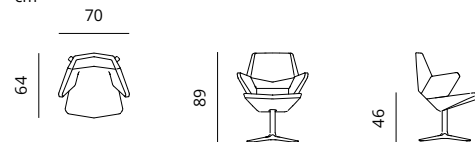

conference chair

dimensions 70 × 64 × 98
cm

Découvrez l'élégance et le confort du fauteuil, un siège conçu pour ceux qui apprécient le raffinement et la détente. Ce fauteuil se décline en plusieurs options, incluant un modèle avec repose-pieds et un pouf assorti, pour une expérience de relaxation complète. Avec son design contemporain et ses lignes épurées, il se distingue par son allure sophistiquée. Revêtu de matériaux haut de gamme, ce fauteuil apporte une touche de luxe à n'importe quel intérieur. Que vous choisissiez le modèle avec repose-pieds pour étendre vos jambes ou le pouf pour une flexibilité d'assise supplémentaire, ce fauteuil lounge est le choix idéal pour créer un espace convivial et élégant.

Garantie jusqu'à 2 ans