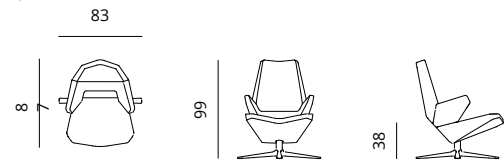

## Lounge chair

dimensions 83 × 90 × 113  
cm

## Lounge chair with wooden base

dimensions 83 × 90 × 113  
cm

## Armchair

dimensions 83 × 87 × 99  
cm

Armchair with wooden  
base  
dimensions 83 × 87 × 99  
cm

## pouf

dimensions 69 × 69 × 40  
cm