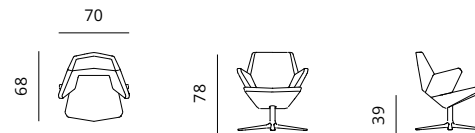

## Lounge chair with wooden base

dimensions 83 × 90 × 113  
cm

## Armchair

dimensions 83 × 87 × 99  
cm

Armchair with wooden  
base  
dimensions 83 × 87 × 99  
cm

## pouf

dimensions 69 × 69 × 40  
cm

## easy chair

dimensions 70 × 68 × 78  
cm