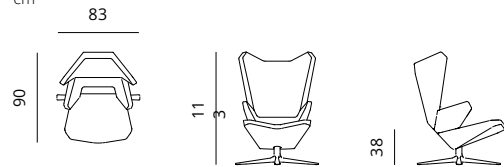

## Lounge chair

dimensions 83 × 90 × 113  
cm

## Lounge chair with wooden base

dimensions 83 × 90 × 113  
cm

## Armchair

dimensions 83 × 87 × 99  
cm

Armchair with wooden  
base  
dimensions 83 × 87 × 99  
cm

## easy chair

dimensions 70 × 68 × 78  
cm